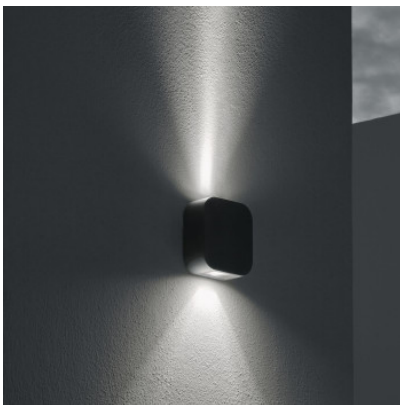

Flos Marco Double Spot + Flood

LED outdoor wall light Flos Marco Double Spot + Flood 12°/71° with 2 light sources for asymmetrical light distribution. With wall bracket and two rubber cable guides. On/off. IP65.

anthracite	259,00 €-MSRP-288,00-€
MPN	FA1072725333
Luminous flux (lm)	204
black	259,00 €-MSRP-288,00-€
MPN	FA1072725330
Luminous flux (lm)	204
grey	259,00 €-MSRP-288,00-€
MPN	FA1072725306
Luminous flux (lm)	204
white	259,00 €-MSRP-288,00-€
MPN	FA1072725301
Luminous flux (lm)	204