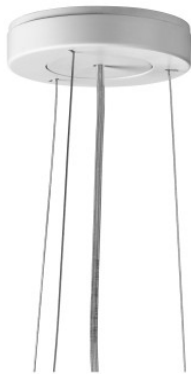

Flos KTribe S2

Suspension Flos KTribe S2 of PMMA, internal diffuser of polycarbonate. Three stainless steel cables for suspension. Diffuse illumination. White ceiling rose. For E27 lamp. Phase-cut dimmable.

fumé	432,00 €-MSRP-480,00-€
MPN	F6257030
EAN	8059607021439

transparent	432,00 €-MSRP-480,00-€
MPN	F6257000
EAN	8059607021422

bronze	473,00 €-MSRP-525,00-€
MPN	F6257046
EAN	8059607021446