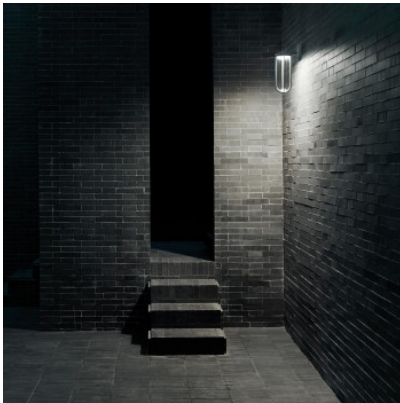

## Flos In Vitro Wall

LED exterior wall lamp Flos In Vitro Wall of aluminium and borosilicate glass. Illuminates downwards and laterally in all the directions. Edge Lighting technology. Non-dimmable. IP66.