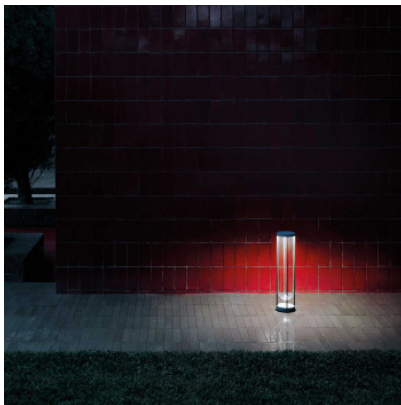

Flos In Vitro Bollard 1

LED bollard light Flos In Vitro Bollard 1 of aluminium and borosilicate glass. Lights downwards and laterally in all directions. Edge-Lighting technology. Non-dimmable. Integrated power supply. IP66.

anthracite	1.295,00 €-MSRP 1.439,00-€
MPN	F018A21A033
EAN	8059607533147
Luminous flux (lm)	1150
black	1.295,00 €-MSRP 1.439,00-€
MPN	F018A21A030
EAN	8059607533130
Luminous flux (lm)	1150
white	1.295,00 €-MSRP 1.439,00-€
MPN	F018A21A001
EAN	8059607533086
Luminous flux (lm)	1150