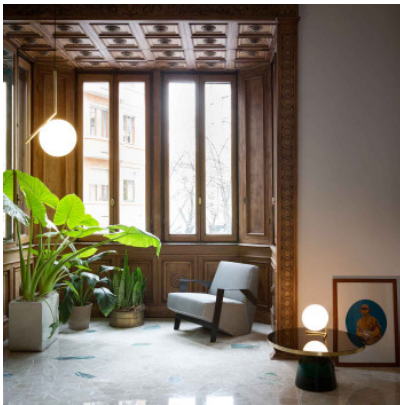

Flos IC Lights S2

Suspension Flos IC Lights S2 with shade of blown, opaline white glass and structure of steel in various versions. Diffuse illumination. For E27 lamp. Phase-cut dimmable.

black	567,00 €-MSRP-630,00-€
MPN	F3176030
EAN	8059607003411
brushed brass	567,00 €-MSRP-630,00-€
MPN	F3176059
EAN	8059607003442
chrome	567,00 €-MSRP-630,00-€
MPN	F3176057
EAN	8059607003435