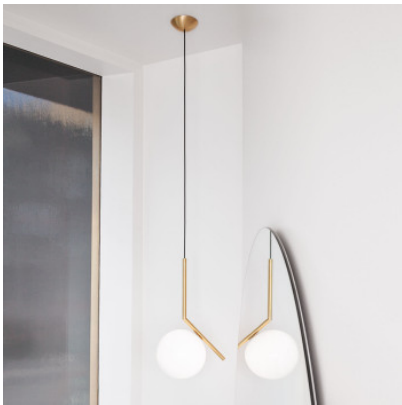

## Flos IC Lights S1

Suspension Flos IC Lights S1 with shade of blown, opaline white glass and structure of steel in various versions. Diffuse illumination. For E14 lamp. Phase-cut dimmable.

black	432,00 €-MSRP 480,00 €
MPN	F3175030
EAN	8059607003305
brushed brass	432,00 €-MSRP 480,00 €
MPN	F3175059
EAN	8059607003336
chrome	432,00 €-MSRP 480,00 €
MPN	F3175057
EAN	8059607003329