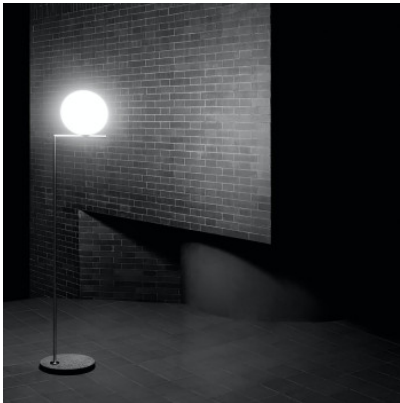

Flos IC Lights F1 Outdoor

Floor lamp Flos IC Lights F1 Outdoor with shade of blown, opaline white glass and steel structure in various versions. Base of marble. Diffuse illumination. For E14 lamp. With dimmer on the cable. IP65.

black	1.089,00 € MSRP 1.210,00 €
MPN	F012A02C030
EAN	8059607519448
burgundy red	1.089,00 € MSRP 1.210,00 €
MPN	F012A02C037
EAN	8059607519455
deep brown	1.089,00 € MSRP 1.210,00 €
MPN	F012A01C018
EAN	8059607519431
brass	1.267,00 € MSRP 1.408,00 €
MPN	F012A03C059
EAN	8059607519462
stainless steel	1.267,00 € MSRP 1.408,00 €
MPN	F012A04C055