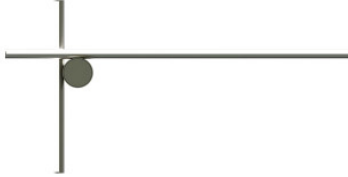

Flos Coordinates W2

LED wall lamp Flos Coordinates W2 of aluminium and diffuser of optical platine silicone.
Diffuse illumination. Trailing-edge dimmable.

anodized champagne	855,00 €-MSRP-950,00-€
MPN	F1811044
EAN	8059607035306
Luminous flux (lm)	1402
silver	855,00 €-MSRP-950,00-€
MPN	F1811033
EAN	8059607035313
Luminous flux (lm)	1402