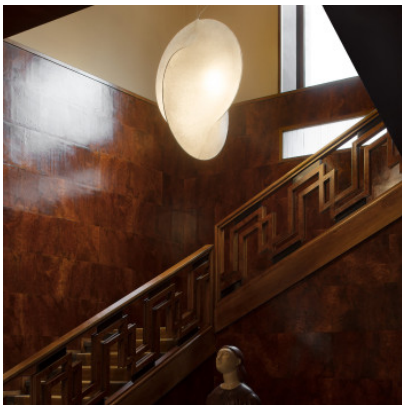

01.05.2024 17:08:44

All prices shown include 19% VAT for deliveries to Deutschland excluding possible shipping costs.

Lumen Lighting Nostraforma GmbH & Co KG
Bodenseestr. 129 | DE-81243 München
FON: +49 (0) 89 820 80 62 0 | FAX: +49 (0) 89 820 80 62 200
MAIL: nostraforma@nostraforma.com | WEB: www.nostraforma.com
BANK: Stadtparkasse München | BLZ: 701 500 00 | KTO: 907 228 290
IBAN: DE 85 7015 0000 0907 2282 90 | BIC: SSKMDEMM

UST-ID: DE 813 992 226
Registergericht München HRA 88136
Persönlich haftende Gesellschafter
Nostraforma Verwaltungs GmbH
Registergericht München HRA 175844
Geschäftsführer: Cerchi Alexander, Cerchi Patrick, Cerchi Manuel