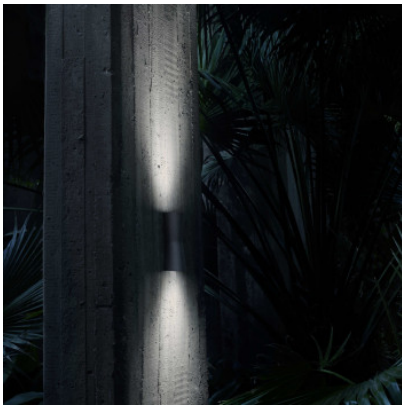

Flos Clessidra Outdoor

LED exterior wall lamp Flos Clessidra Outdoor of aluminium with diffusers of PMMA. Direct and indirect light distribution. Illumination angle 20 or 40 degrees. Non-dimmable. IP55.

20°, dark brown	405,00 €-MSRP-450,00-€
MPN	F1583018
EAN	8059607001509
Luminous flux (lm)	601
20°, grey	405,00 €-MSRP-450,00-€
MPN	F1583006
EAN	8059607001486
Luminous flux (lm)	601
40°, dark brown	405,00 €-MSRP-450,00-€
MPN	F1584018
EAN	8059607001554
Luminous flux (lm)	601
40°, grey	405,00 €-MSRP-450,00-€
MPN	F1584006
EAN	8059607001530
Luminous flux (lm)	601