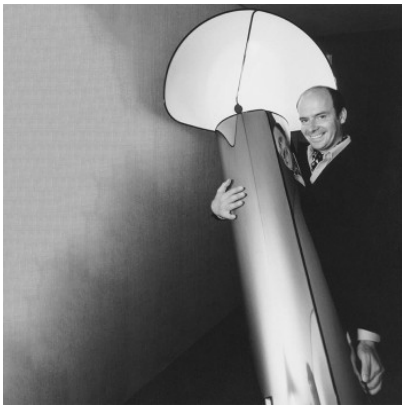

20.04.2024 18:38:44

All prices shown include 19% VAT for deliveries to Deutschland excluding possible shipping costs.

Lumen Lighting Nostraforma GmbH & Co KG
Bodenseestr. 129 | DE-81243 München
FON: +49 (0) 89 820 80 62 0 | FAX: +49 (0) 89 820 80 62 200
MAIL: nostraforma@nostraforma.com | WEB: www.nostraforma.com
BANK: Stadtparkasse München | BLZ: 701 500 00 | KTO: 907 228 290
IBAN: DE 85 7015 0000 0907 2282 90 | BIC: SSKMDEMM

UST-ID: DE 813 992 226
Registergericht München HRA 88136
Persönlich haftende Gesellschafter
Nostraforma Verwaltungs GmbH
Registergericht München HRA 175844
Geschäftsführer: Cerchi Alexander, Cerchi Patrick, Cerchi Manuel