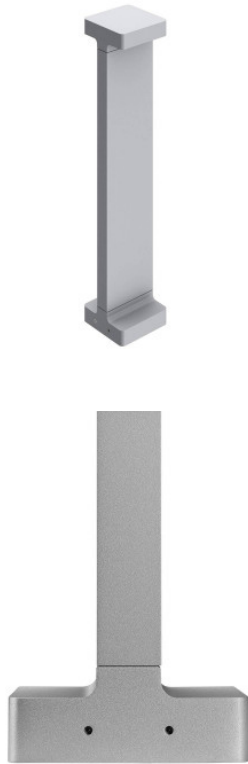

## Flos Casting T 100 H 500

LED floor lamp Flos Casting T 100 H 500 of several times powder-painted aluminium in various colours. Glass diffuser. Direct, asymmetrical light emission in 2 directions. Illumination angle 50 degrees. Non-dimmable. IP65

deep brown, 3000K	359,00 €-MSRP-520,00-€
MPN	F1254018
EAN	8059607590751
Luminous flux (lm)	1080
anthracite	468,00 €-MSRP-520,00-€
MPN	F1253033
EAN	8059607590737
Luminous flux (lm)	1080
black	468,00 €-MSRP-520,00-€
MPN	F1253030
EAN	8059607590720
Luminous flux (lm)	1080
grey	468,00 €-MSRP-520,00-€
MPN	F1253006
EAN	8059607590706
Luminous flux (lm)	1080
white	468,00 €-MSRP-520,00-€
MPN	F1253001
EAN	8059607590690
Luminous flux (lm)	1080