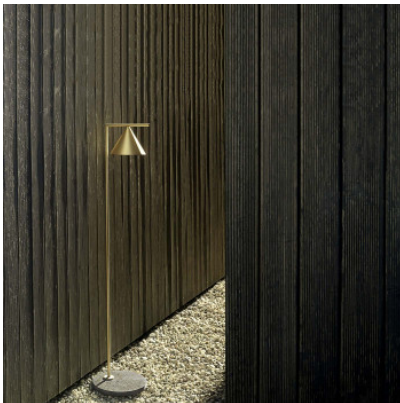

## Flos Captain Flint Outdoor

LED floor lamp Flos Captain Flint Outdoor with metallic structure and stone base. Tilttable shade. Direct light distribution. Illumination angle 110 degrees. With foot dimmer on the cable. IP65.

black	1.821,00 € <del>MSRP 2.023,00 €</del>
MPN	F011A22F030
Luminous flux (lm)	613
burgundy red	1.821,00 € <del>MSRP 2.023,00 €</del>
MPN	F011A22F037
EAN	8059607519066
Luminous flux (lm)	613
deep brown	1.821,00 € <del>MSRP 2.023,00 €</del>
MPN	F011A21F018
Luminous flux (lm)	613
brass	2.059,00 € <del>MSRP 2.288,00 €</del>
MPN	F011A23F059
EAN	8059607519073
Luminous flux (lm)	613
stainless steel	2.059,00 € <del>MSRP 2.288,00 €</del>
MPN	F011A24F055
Luminous flux (lm)	613