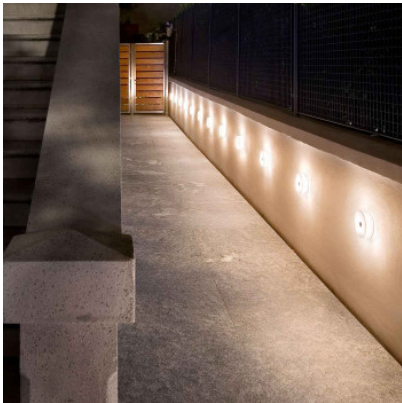

Flos Mini Button

Wall/ceiling lamp Flos Mini Button of blown opaline white glass with locking screw of high shine polished aluminium. Diffuse illumination. IP40. For G9 lamp. Phase-cut dimmable.

glass	159,00 €-MSRP-220,00 €
MPN	F1490009
EAN	8059607015179