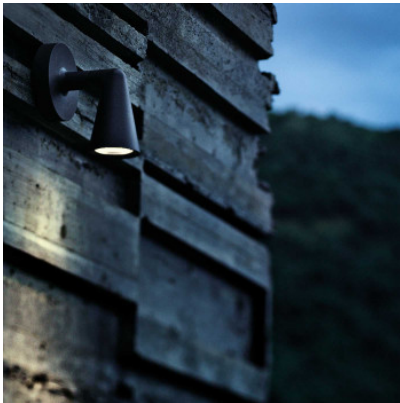

Flos Belvedere Spot Wall 28°

LED exterior wall lamp Flos Belvedere Spot Wall of aluminium for direct wall mounting. Direct light distribution. Turnable head. Illumination angle 28 degrees. With power supply 220-240V. Non-dimmable. IP65.

anthracite	469,00 €-MSRP 521,00-€
MPN	F001G23A033.A
Luminous flux (lm)	351
black	469,00 €-MSRP 521,00-€
MPN	F001G23A030.A
Luminous flux (lm)	351
grey	469,00 €-MSRP 521,00-€
MPN	F001G23A006.A
Luminous flux (lm)	351
white	469,00 €-MSRP 521,00-€
MPN	F001G23A001.A
Luminous flux (lm)	351