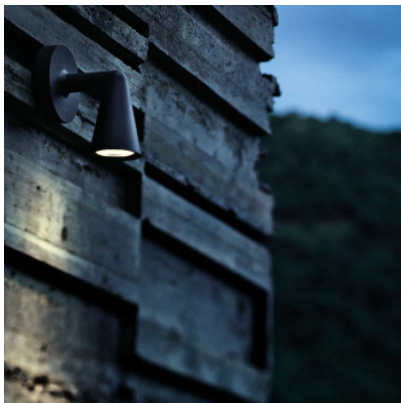

## Flos Belvedere Spot Wall 17°

LED exterior wall lamp Flos Belvedere Spot Wall of aluminium for direct wall mounting. Direct light distribution. Turnable head. Illumination angle 17 degrees. With power supply 220-240V. Non-dimmable. IP65.

anthracite	469,00 €-MSRP 521,00-€
MPN	F001G22A033.A
Luminous flux (lm)	380
black	469,00 €-MSRP 521,00-€
MPN	F001G22A030.A
Luminous flux (lm)	380
grey	469,00 €-MSRP 521,00-€
MPN	F001G22A006.A
Luminous flux (lm)	380
white	469,00 €-MSRP 521,00-€
MPN	F001G22A001.A
Luminous flux (lm)	380