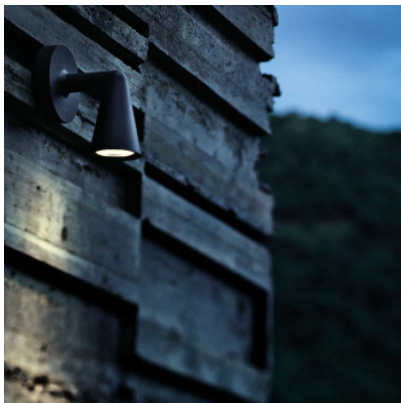

Flos Belvedere Spot Wall 10°

LED exterior wall light Flos Belvedere Spot Wall of aluminium for direct wall mounting. Direct light distribution. Illumination angle 10 degrees. With power supply 220-240V. Non-dimmable. IP65.

anthracite	469,00 €-MSRP 521,00-€
MPN	F001G21A033.A
Luminous flux (lm)	425
black	469,00 €-MSRP 521,00-€
MPN	F001G21A030.A
Luminous flux (lm)	425
grey	469,00 €-MSRP 521,00-€
MPN	F001G21A001.A
Luminous flux (lm)	425
white	469,00 €-MSRP 521,00-€
MPN	F001G21A006.A
Luminous flux (lm)	425