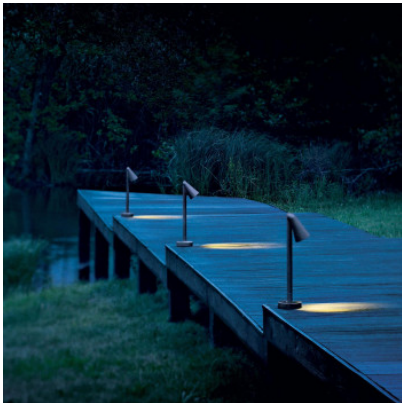

## Flos Belvedere Spot F2 28°

LED bollard light Flos Belvedere Spot F2 of aluminium for installation on hard floor outside. Direct light distribution. Turnable head. Illumination angle 28 degrees. With power supply 220-240V. Non-dimmable. IP65.

anthracite	629,00 €-MSRP-699,00-€
MPN	F001D23A033.A
Luminous flux (lm)	351
black	629,00 €-MSRP-699,00-€
MPN	F001D23A030.A
Luminous flux (lm)	351
grey	629,00 €-MSRP-699,00-€
MPN	F001D23A006.A
Luminous flux (lm)	351
white	629,00 €-MSRP-699,00-€
MPN	F001D23A001.A
Luminous flux (lm)	351