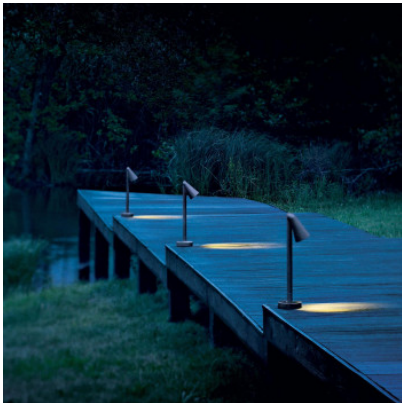

Flos Belvedere Spot F2 17°

LED bollard light Flos Belvedere Spot F2 of aluminium for installation on hard floor outside. Direct light distribution. Turnable head. Illumination angle 17 degrees. With power supply 220-240V. Non-dimmable. IP65.

anthracite	629,00 €-MSRP-699,00-€
MPN	F001D22A033.A
Luminous flux (lm)	380
black	629,00 €-MSRP-699,00-€
MPN	F001D22A030.A
Luminous flux (lm)	380
grey	629,00 €-MSRP-699,00-€
MPN	F001D22A006.A
Luminous flux (lm)	380
white	629,00 €-MSRP-699,00-€
MPN	F001D22A001.A
Luminous flux (lm)	380