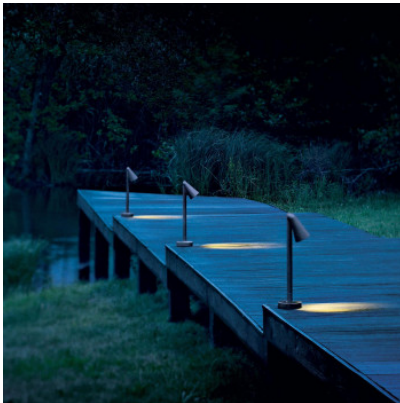

Flos Belvedere Spot F2 10°

LED bollard light Flos Belvedere Spot F2 of aluminium for installation on hard floor outside. Direct light distribution. Turnable head. Illumination angle 10 degrees. With power supply 220-240V. Non-dimmable. IP65.

anthracite	629,00 €-MSRP-699,00-€
MPN	F001D21A033.A
Luminous flux (lm)	425
black	629,00 €-MSRP-699,00-€
MPN	F001D21A030.A
Luminous flux (lm)	425
grey	629,00 €-MSRP-699,00-€
MPN	F001D21A006.A
Luminous flux (lm)	425
white	629,00 €-MSRP-699,00-€
MPN	F001D21A001.A
Luminous flux (lm)	425