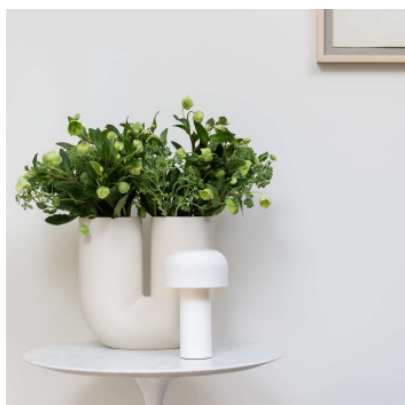

## Flos Bellhop Table

Rechargeable light Flos Bellhop Table of polycarbonate with Edge Lighting technology. Maximum lighting time of 6 h at 100%. Loading time 3 h. With 4 level touch-dimmer. USB-C loading cable, without cable and plug. IP20.