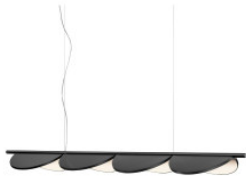

Flos Almendra Linear S4

LED pendant light Flos Almendra Linear S4 made of aluminum and 100% sustainable polycarbonate with 4 light heads that can be rotated by 60°. Dimmable Push/1-10V/DALI.

anthracite	3.429,00 € -MSRP 3.810,00 €
MPN	F0422033
EAN	8059607607374
Luminous flux (lm)	1804

nude	3.429,00 € -MSRP 3.810,00 €
MPN	F0422026
EAN	8059607607350
Luminous flux (lm)	1804

off-white	3.429,00 € -MSRP 3.810,00 €
MPN	F0422009
EAN	8059607607343
Luminous flux (lm)	1804

metallized bay blue	3.843,00 € -MSRP 4.270,00 €
MPN	F0422039
EAN	8059607607381
Luminous flux (lm)	1804