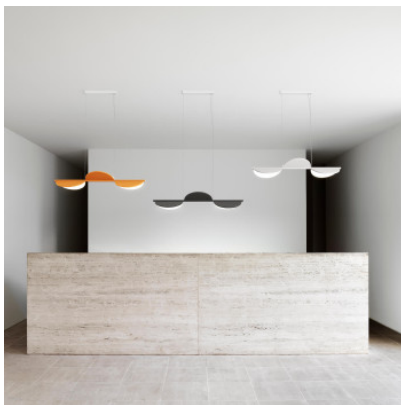

## Flos Almendra Linear S3

LED pendant light Flos Almendra Linear S3 made of aluminum and 100% sustainable polycarbonate with 3 light heads that can be rotated by 60°. Dimmable Push/1-10V/DALI.

anthracite	2.925,00 € <del>MSRP 3.250,00 €</del>
MPN	F0420033
EAN	8059607607251
Luminous flux (lm)	1353

nude	2.925,00 € <del>MSRP 3.250,00 €</del>
MPN	F0420026
EAN	8059607607237
Luminous flux (lm)	1353

off-white	2.925,00 € <del>MSRP 3.250,00 €</del>
MPN	F0420009
EAN	8059607607220
Luminous flux (lm)	1353

metallized bay blue	3.204,00 € <del>MSRP 3.560,00 €</del>
MPN	F0420039
EAN	8059607607268
Luminous flux (lm)	1353