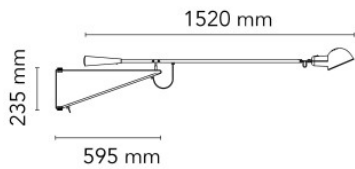

23.04.2024 12:32:00

All prices shown include 19% VAT for deliveries to Deutschland excluding possible shipping costs.

Lumen Lighting Nostraforma GmbH & Co KG
Bodenseestr. 129 | DE-81243 München
FON: +49 (0) 89 820 80 62 0 | FAX: +49 (0) 89 820 80 62 200
MAIL: nostraforma@nostraforma.com | WEB: www.nostraforma.com
BANK: Stadtparkasse München | BLZ: 701 500 00 | KTO: 907 228 290
IBAN: DE 85 7015 0000 0907 2282 90 | BIC: SSKMDEMM

UST-ID: DE 813 992 226
Registergericht München HRA 88136
Persönlich haftende Gesellschafter
Nostraforma Verwaltungs GmbH
Registergericht München HRA 175844
Geschäftsführer: Cerchi Alexander, Cerchi Patrick, Cerchi Manuel