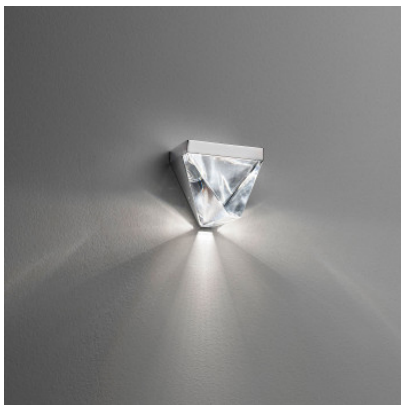

Fabbian Tripla Parete

LED wall lamp Fabbian Tripla Parete with wall mounting of aluminium and diffuser of transparent crystal glass. Sparkling light with shadowing on the wall. Dimmable Push/1-10V. IP40.

anthracite, 2700K MPN	269,00 €-MSRP 334,00-€ F41D02 21
anthracite, 3000K MPN	269,00 €-MSRP 334,00-€ F41D01 21
bronze, 2700K MPN	269,00 €-MSRP 334,00-€ F41D02 76
bronze, 3000K MPN	269,00 €-MSRP 334,00-€ F41D01 76
polished aluminium, 2700K MPN	289,00 €-MSRP 358,00-€ F41D02 11
polished aluminium, 3000K MPN	289,00 €-MSRP 358,00-€ F41D01 11

Bulbs 4.3W, 540 lm, 2,700K or 3,000K, CRI>80.
Dimensions Width 9.8 cm, height 9.3 cm, depth 9.8 cm.