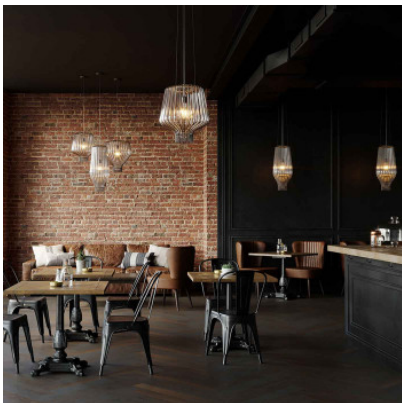

## Fabbian Saya Sospensione ø 48 cm

Suspension Fabbian Saya with a diameter of 48 cm composed of a cage-like metallic structure in various versions. Glass shade in white or transparent. For E27 lamps. Phase-cut dimmable.

|            |  |
|------------|--|
| Bulbs      | 1 x max. 150W 220-240V E27 halogen lamp or 1 x 11W E27 LED lamp.   |
| Dimensions | Shade diameter 48 cm, shade height 51 cm, suspension min. 15 cm - max. 200 cm, canopy diameter 13.8 cm, weight 12.55 kg. |