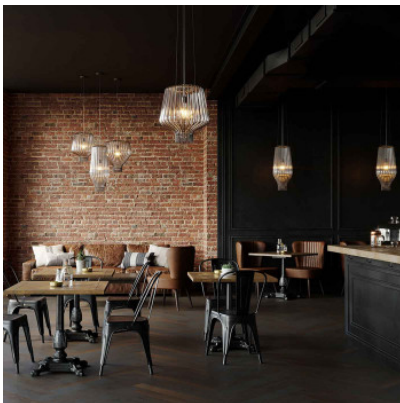

Fabbian Saya Sospensione ø 45 cm

Suspension Fabbian Saya with a diameter of 45 cm and a cage-like metallic structure in various versions. Glass shade in white or transparent. For E27 lamps. Phase-cut dimmable.

Bulbs	1 x max. 150W 220-240V E27 halogen lamp or 1 x 11W E27 LED lamp.
Dimensions	Shade diameter 40 cm, shade height 45 cm, suspension min. 15 cm - max. 200 cm, canopy diameter 13.8 cm, weight 8.85 kg.