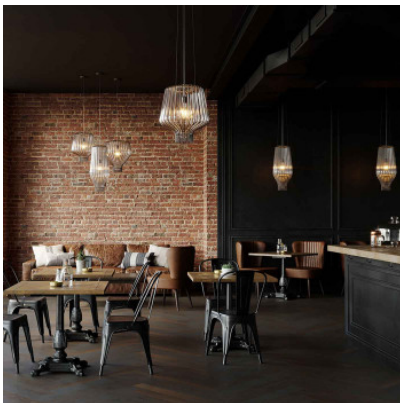

## Fabbian Saya Sospensione ø 31 cm

Suspension Saya by Fabbian with a diameter of 31 cm consists of a cage-like metallic structure in various versions and a transparent or white glass diffuser. For E27 lamps. Phase-cut dimmable.

Bulbs

1 x max. 150W 220-240V E27 halogen lamp or  
1 x 11W E27 LED lamp.

Dimensions

Shade diameter 31 cm, shade height 75 cm,  
suspension min. 15 cm - max. 200 cm, canopy  
diameter 13.8 cm, weight 13.11 kg.