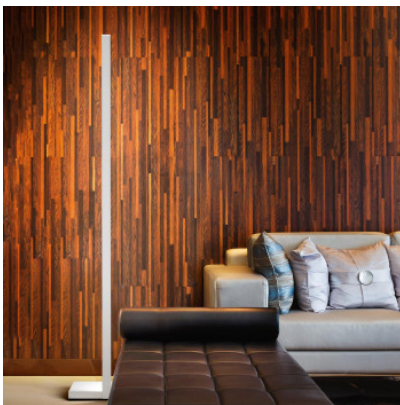

Fabbian Pivot Terra

LED floor lamp Fabbian Pivot of aluminium. Laterally emitted diffuse light. With dimmer on the cable.

anthracite MPN	869,00 € -MSRP 1.026,00 € F39C02 21
light grey MPN	869,00 € -MSRP 1.026,00 € F39C02 75
white MPN	869,00 € -MSRP 1.026,00 € F39C02 01
bronze MPN	949,00 € -MSRP 1.117,00 € F39C02 76

Bulbs 90W LED 220-240V, 2700K, CRI>90.
Dimensions Height 205 cm, width 5 cm, base width 24 cm, base length 24 cm.

24.04.2024 21:11:47

All prices shown include 19% VAT for deliveries to Deutschland excluding possible shipping costs.