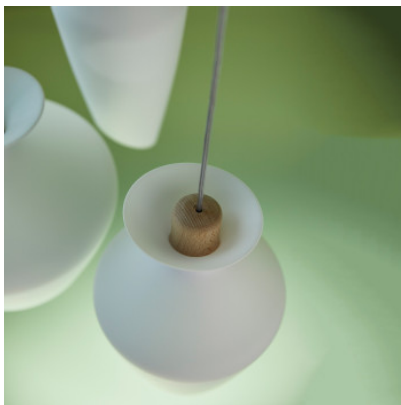

## Fabbian Malvasia Sospensione ø 27 cm

Suspension Fabbian Malvasia with a diameter of 27 cm has a bellied shade of opaline white or coloured transparent glass. The base is made of beech wood. For E27 lamps. Phase-cut dimmable.

amber	349,00 €-MSRP-417,00-€
MPN	F52A05 47
green	349,00 €-MSRP-417,00-€
MPN	F52A05 43
smoke grey	349,00 €-MSRP-417,00-€
MPN	F52A05 58
white	349,00 €-MSRP-417,00-€
MPN	F52A05 01

Bulbs	1 x max. 80W 220-240V E27 halogen lamp or 1 x 11W E27 LED lamp.
Dimensions	Shade diameter 27 cm, shade height 25 cm, suspension min. 15 cm - max. 200 cm, canopy diameter 12.3 cm, canopy height 2.2 cm, weight 2.3 kg.