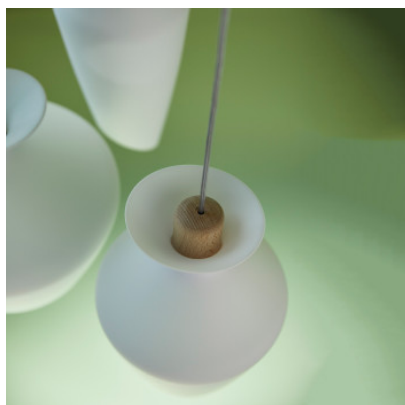

## Fabbian Malvasia Sospensione ø 20 cm

Suspension Fabbian Malvasia with a diameter of 20 cm has an organically shaped glass shade, available in opaline white or coloured transparent. Base of beech wood. For E27 lamps. Phase-cut dimmable.

amber	349,00 €-MSRP-417,00-€
MPN	F52A03 47
green	349,00 €-MSRP-417,00-€
MPN	F52A03 43
smoke grey	349,00 €-MSRP-417,00-€
MPN	F52A03 58
white	349,00 €-MSRP-417,00-€
MPN	F52A03 01

Bulbs	1 x max. 80W 220-240V E27 halogen lamp or 1 x 11W E27 LED lamp.
Dimensions	Shade diameter 20 cm, shade height 31.5 cm, suspension min. 15 cm - max. 200 cm, canopy diameter 12.3 cm, canopy height 2.2 cm, weight 1.8 kg.