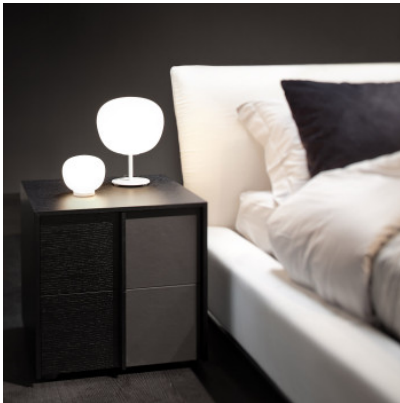

Fabbian Lumi Mochi Tavolo

Table lamp Fabbian Lumi Mochi Tavolo with satined glass bodies in several sizes and structure of metal. Optionally with stem and base. Diffuse illumination. For G9 or E27 lamps. With switch on the cable.

ø 12cm MPN	129,00 €-MSRP-164,00-€ F07B01 01
ø 20cm MPN	149,00 €-MSRP-184,00-€ F07B07 01
ø 20cm, with rod MPN	199,00 €-MSRP-245,00-€ F07B03 01
ø 30cm MPN	249,00 €-MSRP-311,00-€ F07B09 01
ø 38cm MPN	309,00 €-MSRP-386,00-€ F07B05 01
ø 45cm MPN	329,00 €-MSRP-447,00-€ F07B11 01

Bulbs	ø 12 cm: 1 x max. 20W G9 halogen lamp or 1 x 4.5W G9 LED lamp. ø 20 cm: 1 x max. 48W G9 halogen lamp or 1 x 4.5W G9 LED lamp. ø 30/38/45 cm: 1 x max. 150W E27 halogen lamp or 1 x 22W E27 LED lamp.
Dimensions	ø 12 cm: diffuser height 10 cm, base diameter 6 cm, total height 11 cm. ø 20 cm: diffuser height 17 cm, base diameter 6 cm, total height 18 cm. ø 20 cm, with rod: diffuser height 17 cm, base diameter 12 cm, rod height 9 cm, total height 26 cm. ø 30 cm: diffuser height 24,5 cm, base diameter 17,7 cm, base height 2 cm, total height 26,5 cm. ø 38 cm: diffuser height 32 cm, base diameter 17,7 cm, base height 2 cm, total height 34 cm. ø 45 cm: diffuser height 37,5 cm, base diameter 17,7 cm, base height 2 cm, total height 39,5 cm.