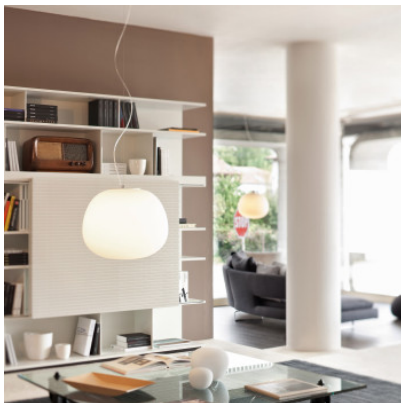

## Fabbian Lumi Mochi Sospensione

Suspension Fabbian Lumi Mochi with satined glass diffuser in four sizes and structure of metal. Diffuse illumination. For G9 or E27 lamps. Phase-cut dimmable.

ø 20cm MPN	209,00 € <del>MSRP 246,00 €</del> F07A05 01
ø 30cm MPN	329,00 € <del>MSRP 388,00 €</del> F07A07 01
ø 38cm MPN	399,00 € <del>MSRP 465,00 €</del> F07A01 01
ø 45cm MPN	449,00 € <del>MSRP 527,00 €</del> F07A03 01

Bulbs	ø 20 cm: 1 x max. 60W G9 halogen lamp or 1 x 4,5W G9 LED lamp. ø 30/38 cm: 1 x max. 150W E27 halogen lamp or 1 x 22W E27 LED lamp. ø 45 cm: 1 x max. 205W E27 halogen lamp or 1 x 22W E27 LED lamp.
Dimensions	ø 20 cm: diffuser height 17 cm, total height 15 cm - max. 200 cm. ø 30 cm: diffuser height 25 cm, total height 15 cm - max. 200 cm. ø 38 cm: diffuser height 32 cm, total height 15 cm - max. 200 cm. ø 45 cm: diffuser height 38 cm, total height 15 cm - max. 200 cm. Canopy: diameter 12.3 cm, height 2.2 cm.