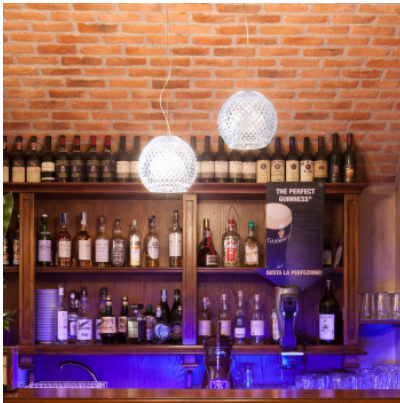

## Fabbian Diamond Sospensione

Suspension Fabbian Diamond of lead crystal glass with artfully polished facets shaped as a diamond. Chrome-plated metallic structure. Sparkling and downwards directed light. For G9 lamps. Phase-cut dimmable.

ø 18cm	699,00 €-MSRP-820,00-€
MPN	D82A01 00
ø 22cm	839,00 €-MSRP-983,00-€
MPN	D82A03 00

**Bulbs** 1 x max. 4.5W G9 LED lamp.  
**Dimensions** ø 18 cm: shade diameter 18 cm, shade height 16 cm, suspension min. 15 cm - max. 200 cm, weight 2.85 kg. ø 22 cm: shade diameter 22 cm, shade height 20 cm, suspension min. 15 cm - max. 200 cm, weight 4.94 kg.