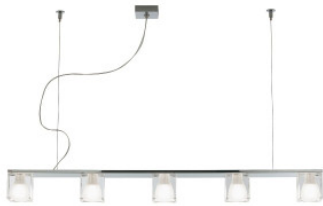

Fabbian Cubetto Sospensione 5 Luci

Suspension Fabbian Cubetto 5 Luci with five diffusers of crystal glass on a shiny chromed metallic structure. For G9 lamps or GU10 lamps for generously spread or focussed light. Phase-cut dimmable.

crystal, G9 MPN	949,00 €-MSRP 1.185,00 € D28A05 00
crystal, GU10 MPN	949,00 €-MSRP 1.185,00 € D28A06 00
black, GU10 MPN	1.239,00 €-MSRP 1.553,00 € D28A06 02
white, GU10 MPN	1.239,00 €-MSRP 1.553,00 € D28A06 01

Bulbs	5 x max. 3,5W G9 LED lamps or 5 x max. 7W GU10 LED lamps.
Dimensions	Width 105 cm, shade height 9.5 cm, shade depth 8 cm, suspension min. 15 cm - max. 200 cm, canopy 7.8 cm x 7.8 cm, weight 7.3 kg.