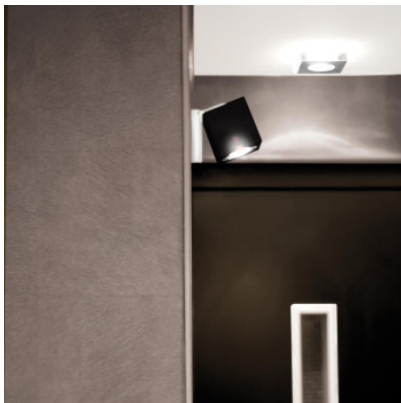

## Fabbian Cubetto Parete/Soffitto Mobile

Wall/ceiling lamp Fabbian Cubetto Mobile with diffuser of crystal glass and chromed metallic structure. Tilttable by 90 degrees. For GU10 or G9 lamps. Phase-cut dimmable.

chrome, crystal glass (G9) MPN	209,00 € <del>MSRP 242,00 €</del> D28G04 00
chrome, crystal glass (GU10) MPN	209,00 € <del>MSRP 242,00 €</del> D28G03 00
copper, crystal glass (GU10) MPN	219,00 € <del>MSRP 255,00 €</del> D28G89 00
chrome, black glass (GU10) MPN	269,00 € <del>MSRP 313,00 €</del> D28G03 02
chrome, white glass (GU10) MPN	269,00 € <del>MSRP 313,00 €</del> D28G03 01

Bulbs 1 x max. 7W G9 LED lamp or 1 x max. 3.5W GU10 LED lamp.  
 Dimensions Height max. 17 cm, depth max. 14 cm, width 8 cm, base height 9.1 cm.

25.04.2024 8:57:47

All prices shown include 19% VAT for deliveries to Deutschland excluding possible shipping costs.