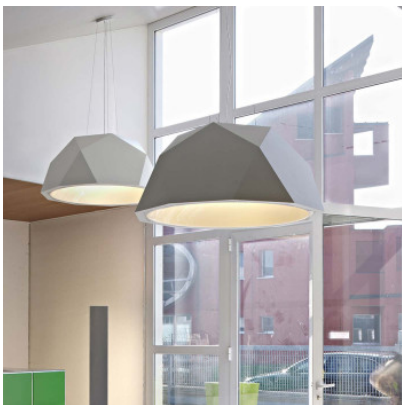

Fabbian Crio Sospensione ø 57,2 cm LED

LED suspension Fabbian Crio with a diameter of 57 cm of white lacquered aluminium or with a dark wooden surface. Glare-free, direct light emission downwards. Dimmable Push/DALI.

white	1.889,00 € -MSRP 2.367,00 €
MPN	D81A09 01
dark ebony	2.129,00 € -MSRP 2.666,00 €
MPN	D81A09 48

Bulbs 3 x 17.5W LED, 3000K, CRI>90.
 Dimensions Shade diameter 57.2 cm, shade height 24.5 cm, suspension max. 5 m, canopy width 16.7 cm, canopy height 2.8 cm, weight 6.38 kg.