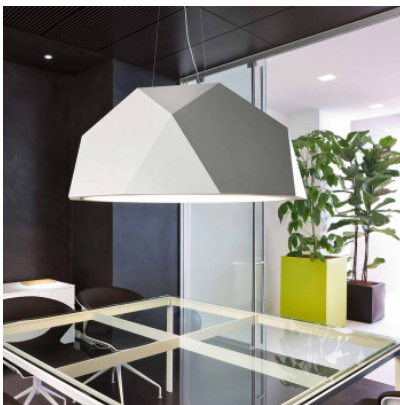

Fabbian Crio Sospensione ø 180 cm LED

LED suspension Fabbian Crio with a diameter of 180 cm of white aluminium or with a dark wooden surface. Glare-free, direct light distribution downwards. Dimmable DALI/Push.

white	11.539,00 € MSRP 14.430,00 €
MPN	D81A17 01
dark ebony	11.779,00 € MSRP 14.726,00 €
MPN	D81A17 48

Bulbs 6 x 27.8W LED, 3000K, CRI>90.
Dimensions Shade diameter 180 cm, shade height 76.5 cm, suspension max. 5 m, canopy width 42.8 cm, canopy height 2.8 cm.