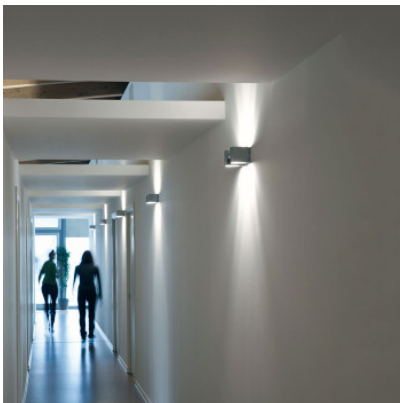

Fabbian Bijou Parete LED

LED wall lamp Bijou by Fabbian of shiny lacquered or chromed metal for broad, sharp-edge light cone upwards and downwards. Phase-cut dimmable. IP44.

black MPN	159,00 €-MSRP 184,00 € D75D15 02
chrome MPN	159,00 €-MSRP 184,00 € D75D15 15
white MPN	159,00 €-MSRP 184,00 € D75D15 01

Bulbs 8.7W LED, 3000K, CRI>80.
Dimensions Height 8.1 cm, width 8,5 cm, depth 10 cm, weight 0.8 kg.

19.04.2024 18:00:37

All prices shown include 19% VAT for deliveries to Deutschland excluding possible shipping costs.