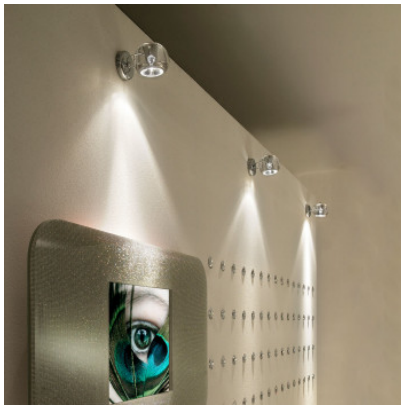

Fabbian Beluga Colour Parete/Soffitto

Wall/ceiling lamp Fabbian Beluga Colour of transparent crystal glass and chromed metal. Spotlight rotatable in all directions. For GU10 lamps. Phase-cut dimmable.

transparent MPN	159,00 €-MSRP-186,00-€ D57G13 00
transparent blue MPN	169,00 €-MSRP-205,00-€ D57G13 31
transparent copper MPN	169,00 €-MSRP-205,00-€ D57G13 41
transparent green MPN	169,00 €-MSRP-205,00-€ D57G13 43
transparent red MPN	169,00 €-MSRP-205,00-€ D57G13 03
transparent yellow MPN	169,00 €-MSRP-205,00-€ D57G13 04

Bulbs 1 x max. 50W GU10 halogen lamp or 1 x 7W GU10 LED lamp.
Dimensions Height 12.3 cm, diffuser diameter 9 cm, width 11.6 cm, base height 1.5 cm, base diameter 7.5 cm.