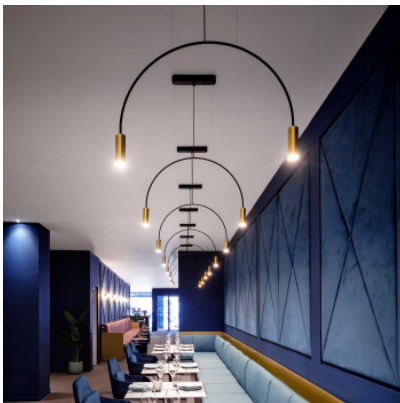

Estiluz Volta T-3535S

The LED suspension Volta T-3535S by Estiluz consists of a metallic bow with two aluminium heads equipped with PMMA lenses, suspended on an elongated ceiling rose, incl. driver (dimnable TRIAC).

black, black canopy MPN	619,00 €-MSRP-734,00-€ 035352680B_26S
gold matt / black, black canopy MPN	619,00 €-MSRP-734,00-€ 035352680S_26S
white, white canopy MPN	619,00 €-MSRP-734,00-€ 035357180W_71S

Bulbs	2 x 6,1W LED, 2 x 565 lm (2700K) or 578 lm (3000K), CRI>90.
Dimensions	Total length 63 cm, arch height 42 cm, total height with suspension max. 270 cm, head diameter 3.5 cm, head height 10 cm, canopy length 27 cm, canopy width 4.4 cm, canopy height 4 cm.