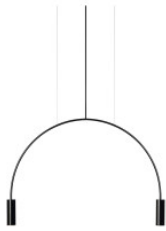

Estiluz Volta T-3535S

The LED suspension Volta T-3535S by Estiluz consists of a metallic bow with two aluminium heads equipped with PMMA lenses, suspended on an elongated ceiling rose, incl. driver (dimnable TRIAC).

black, black canopy MPN	619,00 €-MSRP-734,00-€ 035352680B_26S
gold matt / black, black canopy MPN	619,00 €-MSRP-734,00-€ 035352680S_26S
white, white canopy MPN	619,00 €-MSRP-734,00-€ 035357180W_71S

Bulbs	2 x 6,1W LED, 2 x 565 lm (2700K) or 578 lm (3000K), CRI>90.
Dimensions	Total length 63 cm, arch height 42 cm, total height with suspension max. 270 cm, head diameter 3.5 cm, head height 10 cm, canopy length 27 cm, canopy width 4.4 cm, canopy height 4 cm.