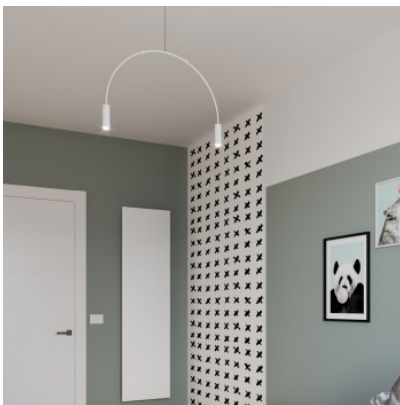

Estiluz Volta T-3535S

The LED suspension Volta T-3535S by Estiluz consists of a metallic bow with two aluminium heads equipped with PMMA lenses, suspended on an elongated ceiling rose, incl. driver (dimnable TRIAC).

black, black canopy MPN	619,00 €-MSRP-734,00-€ 035352680B_26S
gold matt / black, black canopy MPN	619,00 €-MSRP-734,00-€ 035352680S_26S
white, white canopy MPN	619,00 €-MSRP-734,00-€ 035357180W_71S

Bulbs	2 x 6,1W LED, 2 x 565 lm (2700K) or 578 lm (3000K), CRI>90.
Dimensions	Total length 63 cm, arch height 42 cm, total height with suspension max. 270 cm, head diameter 3.5 cm, head height 10 cm, canopy length 27 cm, canopy width 4.4 cm, canopy height 4 cm.