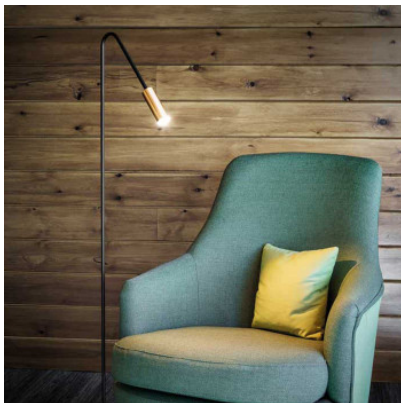

Estiluz Volta p-3538

The LED floor lamp Volta p-3538 by Estiluz has a metallic structure and an obliquely downward directed aluminium head with a PMMA lens and integrated dimmer. For reading lamp.

black	509,00 €-MSRP-634,00-€
MPN	035382680B
EAN	8432526285104
gold matt / black	509,00 €-MSRP-634,00-€
MPN	035382680S
EAN	8432526285098
white	509,00 €-MSRP-634,00-€
MPN	035387180W
EAN	8432526285081

Bulbs	6.1W LED, 565 lm (2700K) bzw. 578 lm (3000K), CRI>90.
Dimensions	Height 125.2 cm, head length 10.5 cm, head diameter 3.5 cm, base diameter 20.9 cm.

05.05.2024 10:16:56

All prices shown include 19% VAT for deliveries to Deutschland excluding possible shipping costs.