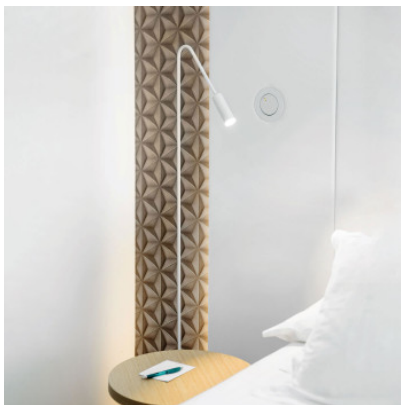

Estiluz Volta p-3538

The LED floor lamp Volta p-3538 by Estiluz has a metallic structure and an obliquely downward directed aluminium head with a PMMA lens and integrated dimmer. For reading lamp.

black	509,00 €-MSRP-634,00-€
MPN	035382680B
EAN	8432526285104
gold matt / black	509,00 €-MSRP-634,00-€
MPN	035382680S
EAN	8432526285098
white	509,00 €-MSRP-634,00-€
MPN	035387180W
EAN	8432526285081

Bulbs	6.1W LED, 565 lm (2700K) bzw. 578 lm (3000K), CRI>90.
Dimensions	Height 125.2 cm, head length 10.5 cm, head diameter 3.5 cm, base diameter 20.9 cm.

05.05.2024 10:16:56

All prices shown include 19% VAT for deliveries to Deutschland excluding possible shipping costs.