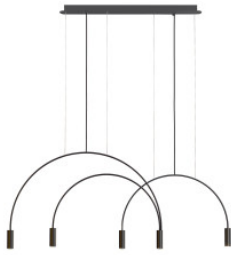

Estiluz Volta L78S.1D1T

The LED suspension Volta L78S.1D1T by Estiluz consists of three metallic bows, overlapping asymmetrically, and five aluminium heads with PMMA lenses. Ceiling rose, 2 drivers (dimmable TRIAC).

black, black canopy MPN	1.459,00 €-MSRP 1.717,00-€ VOLTA_L78.1D1T_265.26.26
gold matt / black, black canopy MPN	1.459,00 €-MSRP 1.717,00-€ VOLTA_L78.1D1T_265.26.61
white, white canopy MPN	1.459,00 €-MSRP 1.717,00-€ VOLTA_L78.1D1T_71S.71.71

Bulbs	5 x 6.1W LED, 5 x 565 lm (2700K) / 578 lm (3000K), CRI>90.
Dimensions	Length 122.5 cm, total height with suspension max. 260 cm, width 7.5 cm, canopy length 77.9 cm, canopy width 6 cm, canopy height 3.25 cm.