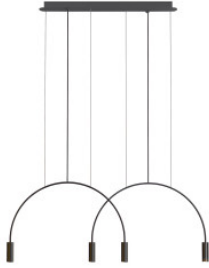

## Estiluz Volta L73S.2D

The LED suspension Volta L73S.2D by Estiluz consists of two metallic bows and four cylindrical aluminium heads with PMMA lenses. Inclusive elongated ceiling roses, 2 drivers, dimmable (TRIAC).

black, black canopy MPN	1.269,00 €-MSRP 1.497,00-€ VOLTA_L73.2D_265.26.26
gold matt / black, black canopy MPN	1.269,00 €-MSRP 1.497,00-€ VOLTA_L73.2D_265.26.61
white, white canopy MPN	1.269,00 €-MSRP 1.497,00-€ VOLTA_L73.2D_71S.71.71

Bulbs	4 x 6.1W LED, 4 x 565 lm (2700K) / 578 lm (3000K), CRI>90.
Dimensions	Total length 105.5 cm, head diameter 3.5 cm, head height 10 cm, total height with suspension max. 270 cm, canopy length 73.2cm, canopy width 6 cm, canopy height 3.25 cm.