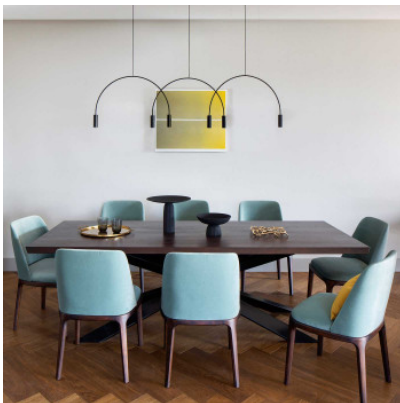

Estiluz Volta L165.3D

The LED suspension Volta L.165.3D by Estiluz consists of three metallic bows and six cylindrical aluminium heads with PMMA lenses. Inclusive three drivers, dimmable (TRIAC).

black, black canopy MPN	1.919,00 €-MSRP-2.261,00-€ VOLTA_L165.3D_26S.26.26
gold matt / black, black canopy MPN	1.919,00 €-MSRP-2.261,00-€ VOLTA_L165.3D_26S.26.61
white, white canopy MPN	1.919,00 €-MSRP-2.261,00-€ VOLTA_L165.3D_71S.71.71

Bulbs	6 x 6.1W LED, 6 x 565 lm (2700K) / 578 lm (3000K), CRI>90.
Dimensions	Length 153.5 cm, total height with suspension max. 270 cm, width 12.5 cm, canopy length 164.7 cm, canopy width 11 cm, canopy height 3.25 cm.