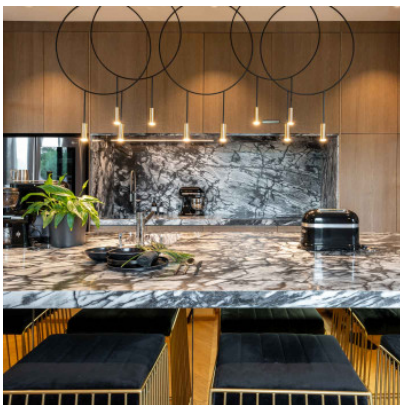

Estiluz Revolta L165.5D

The LED suspension Revolta L165.5D by Estiluz consists of five metallic rings, each with two aluminium heads with acrylic lenses. Inclusive an elongated ceiling rose, 5 drivers (TRIAC dimmable).

| | |
|--|---|
| black, black canopy MPN | 3.309,00 €-MSRP 4.141,00-€ REVOLTA_L165.5D_265.26.26 |
| gold matt / black, black canopy MPN | 3.309,00 €-MSRP 4.141,00-€ REVOLTA_L165.5D_265.26.61 |

Bulbs 10 x 6.1W LED, 10 x 565 lm, 2700K, CRI>90.
 Dimensions Height 88.6 cm, width 189 cm, depth 7.5 cm, head diameter 3.5 cm, head length 10 cm, total height with suspension max. 460 cm, canopy width 164.7 cm, canopy depth 11 cm, canopy height 3.25 cm.