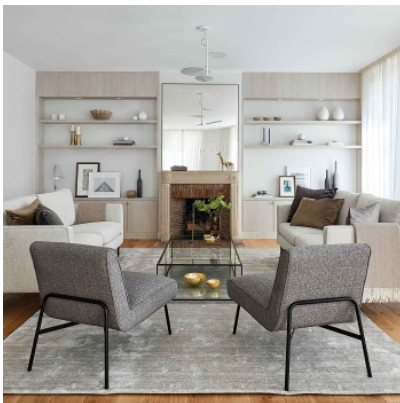

## Estiluz Obs T-3226

The LED suspension Obs T-3226 by Estiluz provides indirect light. Vertical structure with three round, adjustable shades of metal. Dimmable.

white	999,00 € <del>MSRP 1.180,00 €</del>
MPN	032267670
EAN	8432526270377

satined gold	1.219,00 € <del>MSRP 1.436,00 €</del>
MPN	032266170
EAN	8432526271138

Bulbs	3 x 10W LED, 3 x 730 lm, 2700K, CRI>90.
Dimensions	Diameter 53.1 cm, height 49.2 cm, total height with suspension max. 449 cm, canopy diameter 11.6 cm, canopy height 1.5 cm.