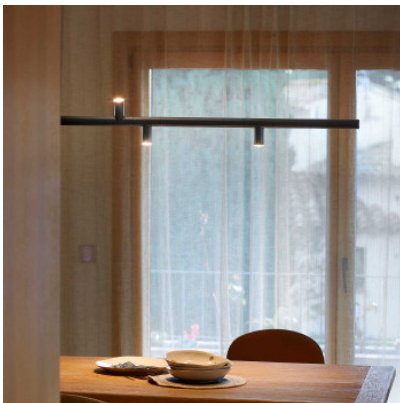

## Estiluz Morse T-3915S

The LED suspension Morse T-3915S by Estiluz is made of metal and has three reflectors, adjustable by 320 degrees and creating various lighting effects. Dimmable.

black	1.039,00 € <del>MSRP 1.222,00 €</del>
MPN	039152679_26S
white	1.039,00 € <del>MSRP 1.222,00 €</del>
MPN	039157479_74S

**Bulbs** 3 x 6.1W LED, 3 x 565 lm, 2700K, CRI>90.  
**Dimensions** Length 120.5 cm, tube diameter 3.5 cm, reflector height 9.5 cm, reflector diameter 3.5 cm, total height with suspension max. 200 cm, canopy length 27 cm, canopy width 4.4 cm, canopy height 4 cm.