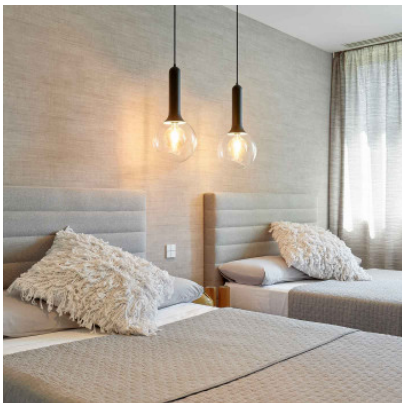

Estiluz Luck T- 2443

The suspension Luck T-2443 by Estiluz consists of metal and glass, with an obliquely cut aperture in the transparent glass shade. Single lamp with a round ceiling rose. Dimmable.

black, black canopy	539,00 €-MSRP-634,00-€
MPN	024432600_26S
nickel, nickel canopy	559,00 €-MSRP-662,00-€
MPN	024433700_37S

Bulbs	1 x max. 20W E27 LED lamp (Globe, diameter 9.5 cm).
Dimensions	Height 55 cm, diameter 25 cm, total height with suspension max. 380 cm, canopy diameter 11.6 cm, canopy height 1.5 cm.

02.05.2024 15:38:06