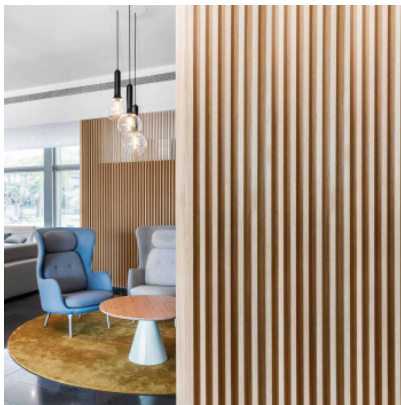

Estiluz Luck R40.3

The suspension Luck R40.3 by Estiluz consists of a round ceiling rose and three light heads arranged in a cluster, made of transparent glass and metal.

black, black canopy MPN	2.029,00 €-MSRP-2.394,00-€ LUCK_R40.3_265.26
black, white canopy MPN	2.029,00 €-MSRP-2.394,00-€ LUCK_R40.3_715.26
nickel, black canopy MPN	2.079,00 €-MSRP-2.451,00-€ LUCK_R40.3_265.37
nickel, white canopy MPN	2.079,00 €-MSRP-2.451,00-€ LUCK_R40.3_715.37

Bulbs 3 x max. 20W E27 LED lamp (Globe, diameter 9.5 cm).
 Dimensions Head height 55 cm, head diameter 25 cm, total height with suspension max. 380 cm, total width 44.1 cm, canopy diameter 40 cm, canopy height 5.1 cm.